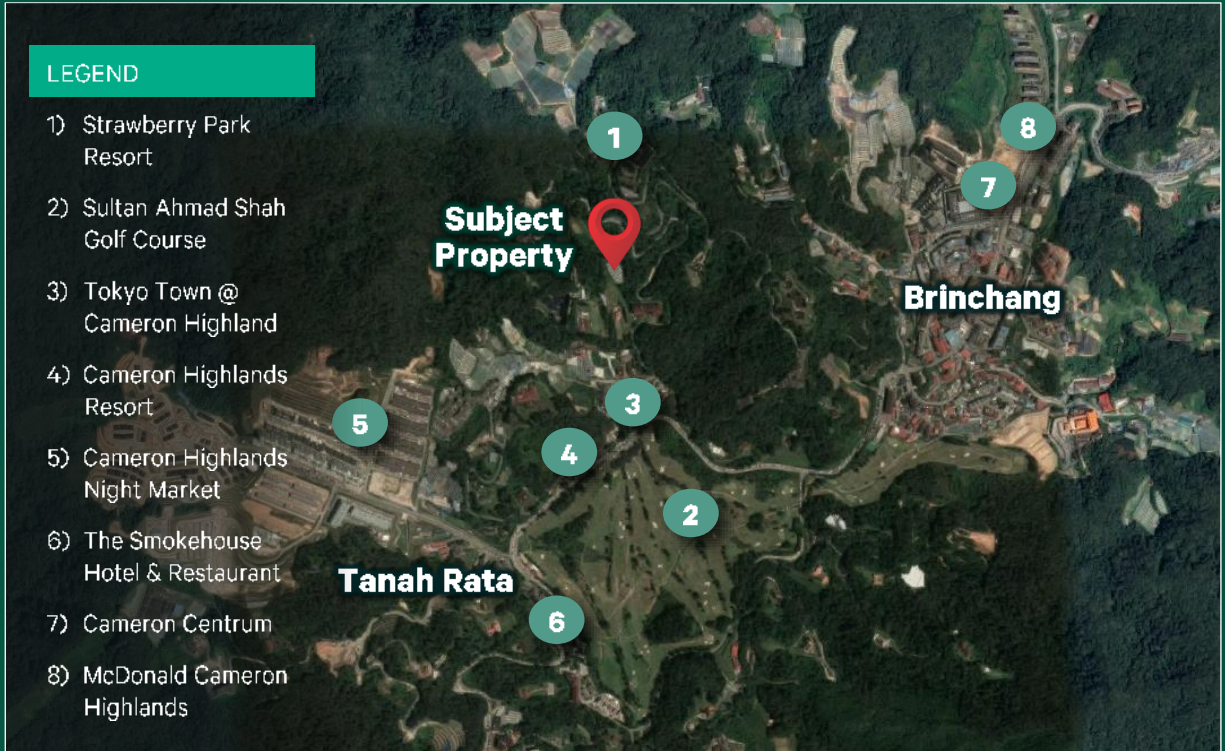

SALE BY TENDER

≈1.91 acre Cameron Highlands Residential Land with Bungalow For Sale

For More Enquiries, Please Connect With Us

Ruwen E 3185

T : +6012 966 9293

E : ruwen.wong@cbre-wtw.com.my

Khor REN 19151

T : +6012 521 5906

E : seongwah.khor@cbre-wtw.com.my

CBRE WTW Real Estate Sdn. Bhd. (199201000893)

E & O.E. The information contained herein has been obtained from sources that we deem reliable. We have no reason to doubt its accuracy but we do not guarantee it. Prospective purchasers are requested to take such action as may be necessary to satisfy themselves on any pertinent matter. If in doubt, please consult a professional advisor.

Office : +603 – 2616 8888

www.cbre-wtw.com.my

EXCLUSIVE MARKETING AGENT

CBRE | **WTW**

E (1) 0507