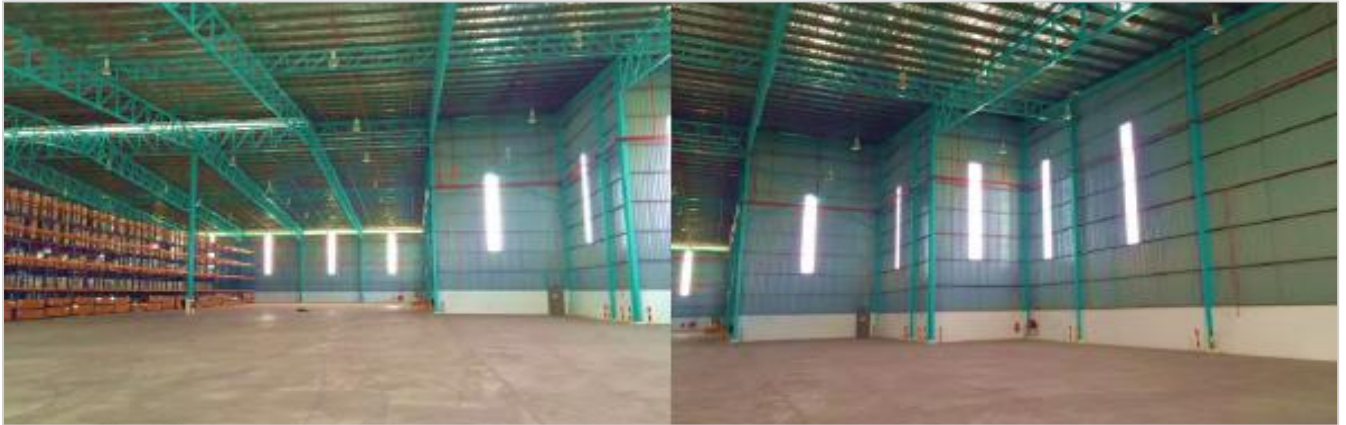

# MULTI-TENANTED WAREHOUSE FACILITY

@ SOUTHERN INDUSTRIAL LOGISTICS CLUSTERS (SiLC), JOHOR

- ✓ Location : SiLC, Gelang Patah, Johor
- ✓ Storage Area : Approx. 40,000 sf
- ✓ Ceiling Heights : 12 M
- ✓ No. Loading Bays : 6 – 8 units of Dock Leveller
- ✓ Ambient storage environment
- ✓ Power Supply : 400 Amps
- ✓ Rental Rate : Upon request